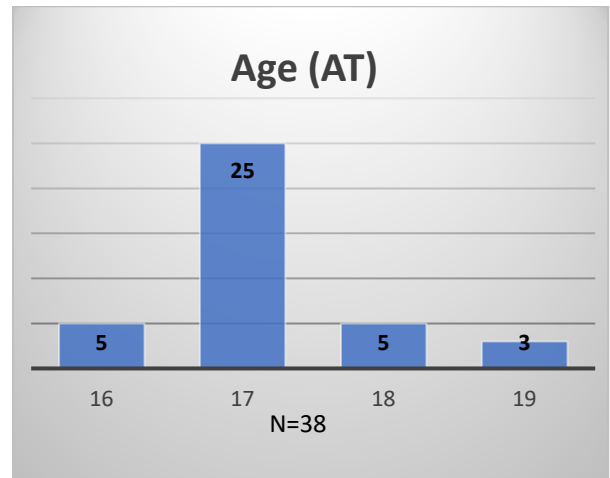

**Daily Data Dashboard – March 28, 2023**  
**Demographics for JTDC Population**  
**Tuesday Morning Midnight Count**

Total # of probation Involved youth<sup>1</sup>: 1,140

<sup>1</sup> Probation Active: Any youth who is pending sentencing with an active social history, has been formally placed on probation or supervision with Cook County Juvenile Probation on the date of the report.

\*Age, Gender and Race for Criminal Court population (N=1) is not represented in this report.

Data sources: cFive Supervisor – Probation Population and RMIS – JTDC Population

**Daily Data Dashboard – March 28, 2023**  
**Demographics for JTDC Population**  
**Tuesday Morning Midnight Count**