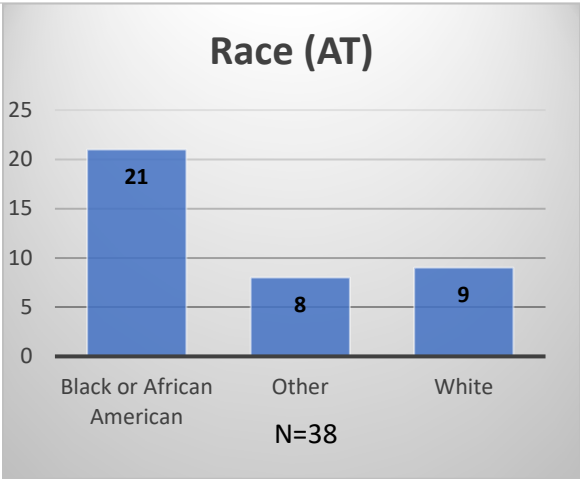

**Daily Data Dashboard – March 28, 2023**  
**Demographics for JTDC Population**  
**Tuesday Morning Midnight Count**

Total # of probation Involved youth<sup>1</sup>: 1,140

<sup>1</sup> Probation Active: Any youth who is pending sentencing with an active social history, has been formally placed on probation or supervision with Cook County Juvenile Probation on the date of the report.

\*Age, Gender and Race for Criminal Court population (N=1) is not represented in this report.

Data sources: cFive Supervisor – Probation Population and RMIS – JTDC Population

**Daily Data Dashboard – March 28, 2023**  
**Demographics for JTDC Population**  
**Tuesday Morning Midnight Count**