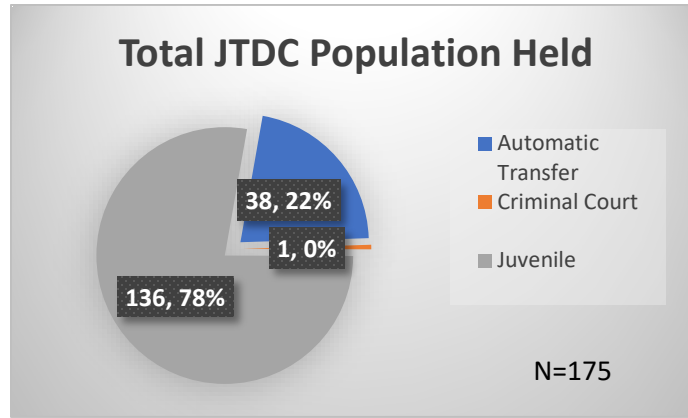

**Daily Data Dashboard – March 28, 2023**  
**Demographics for JTDC Population**  
**Tuesday Morning Midnight Count**

Total # of probation Involved youth<sup>1</sup>: 1,140

<sup>1</sup> Probation Active: Any youth who is pending sentencing with an active social history, has been formally placed on probation or supervision with Cook County Juvenile Probation on the date of the report.

\*Age, Gender and Race for Criminal Court population (N=1) is not represented in this report.

Data sources: cFive Supervisor – Probation Population and RMIS – JTDC Population

**Daily Data Dashboard – March 28, 2023**  
**Demographics for JTDC Population**  
**Tuesday Morning Midnight Count**