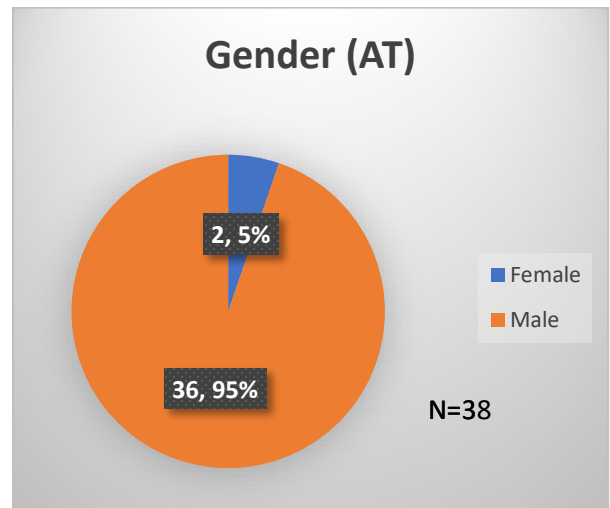

**Daily Data Dashboard – March 28, 2023**  
**Demographics for JTDC Population**  
**Tuesday Morning Midnight Count**

Total # of probation Involved youth<sup>1</sup>: 1,140

<sup>1</sup> Probation Active: Any youth who is pending sentencing with an active social history, has been formally placed on probation or supervision with Cook County Juvenile Probation on the date of the report.

\*Age, Gender and Race for Criminal Court population (N=1) is not represented in this report.

Data sources: cFive Supervisor – Probation Population and RMIS – JTDC Population

**Daily Data Dashboard – March 28, 2023**  
**Demographics for JTDC Population**  
**Tuesday Morning Midnight Count**