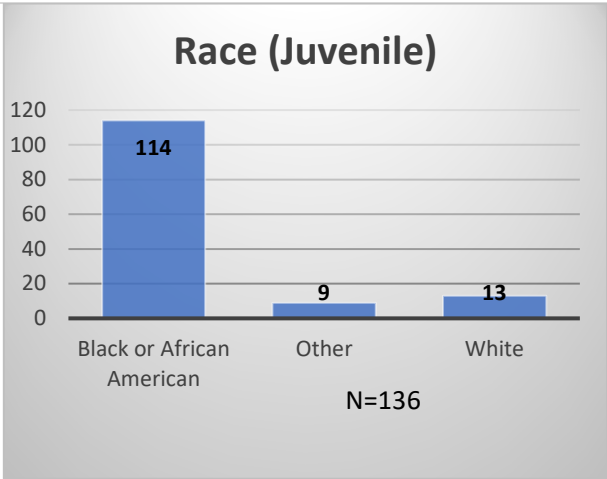

**Daily Data Dashboard – March 28, 2023**  
**Demographics for JTDC Population**  
**Tuesday Morning Midnight Count**

Total # of probation Involved youth<sup>1</sup>: 1,140

<sup>1</sup> Probation Active: Any youth who is pending sentencing with an active social history, has been formally placed on probation or supervision with Cook County Juvenile Probation on the date of the report.

\*Age, Gender and Race for Criminal Court population (N=1) is not represented in this report.

Data sources: cFive Supervisor – Probation Population and RMIS – JTDC Population

**Daily Data Dashboard – March 28, 2023**  
**Demographics for JTDC Population**  
**Tuesday Morning Midnight Count**