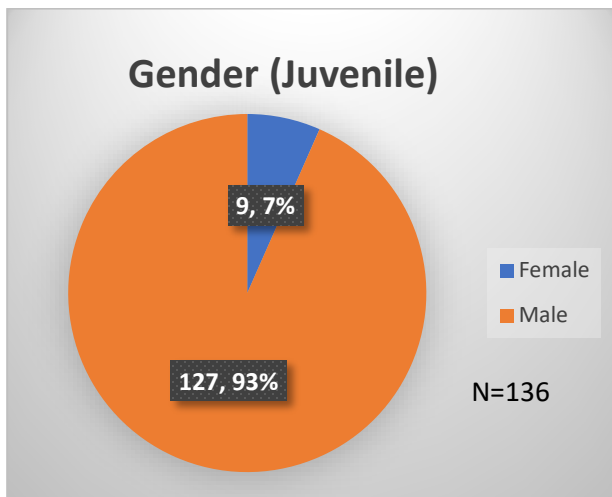

**Daily Data Dashboard – March 28, 2023**  
**Demographics for JTDC Population**  
**Tuesday Morning Midnight Count**

Total # of probation Involved youth<sup>1</sup>: 1,140

<sup>1</sup> Probation Active: Any youth who is pending sentencing with an active social history, has been formally placed on probation or supervision with Cook County Juvenile Probation on the date of the report.

\*Age, Gender and Race for Criminal Court population (N=1) is not represented in this report.

Data sources: cFive Supervisor – Probation Population and RMIS – JTDC Population

**Daily Data Dashboard – March 28, 2023**  
**Demographics for JTDC Population**  
**Tuesday Morning Midnight Count**