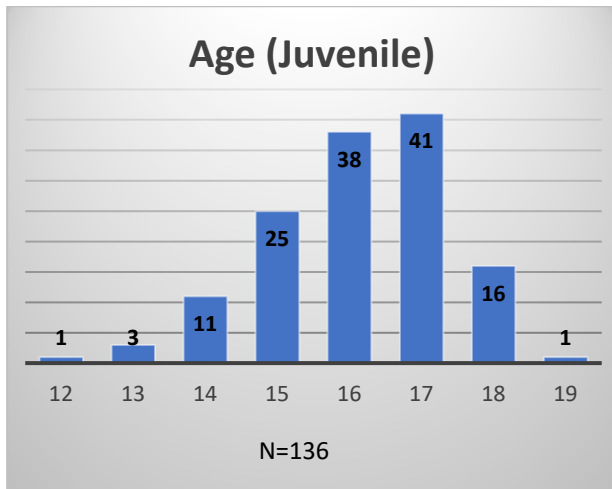

**Daily Data Dashboard – March 28, 2023**  
**Demographics for JTDC Population**  
**Tuesday Morning Midnight Count**

Total # of probation Involved youth<sup>1</sup>: 1,140

<sup>1</sup> Probation Active: Any youth who is pending sentencing with an active social history, has been formally placed on probation or supervision with Cook County Juvenile Probation on the date of the report.

\*Age, Gender and Race for Criminal Court population (N=1) is not represented in this report.

Data sources: cFive Supervisor – Probation Population and RMIS – JTDC Population

**Daily Data Dashboard – March 28, 2023**  
**Demographics for JTDC Population**  
**Tuesday Morning Midnight Count**